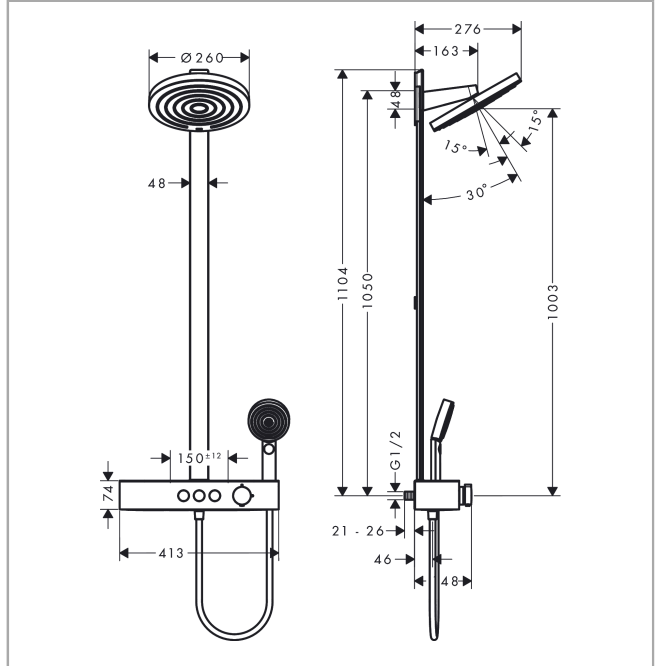

Pulsify S
Showerpipe 260 2jet with ShowerTablet Select 400
 Surfaces: **Matt White** Article Number: **24240700**

Description

product features

- consists of: overhead shower, hand shower, shower thermostat, shower bar, shower hose
- overhead shower Pulsify 260 2jet
- shower head size overhead shower: 260 mm
- spray type overhead shower: PowderRain, Intense PowderRain
- ball-joint: overhead shower inclinable by 10-30°
- spray disc surface: graphite
- spray type hand shower: PowderRain, IntenseRain, Massage spray
- Fast Drain empties the overhead shower from an angle of 10°
- removable shower head
- shelf made of plastic
- maximum flow rate at 3 bar: 12,9 l/min
- minimum flow pressure: 1,3 bar
- pipe can be shortened in height
- shower arm length overhead shower: 163 mm
- CoolContact thermostat: Prevents the housing from heating up, making showering even safer
- thermostat ShowerTablet Select 400
- simultaneous utilization of 3 functions
- mounting type: exposed installation
- centre distance 150 ± 12 mm
- Thermostat is delivered with buttons hand shower, PowderRain, Intense PowderRain
- Eco-Function: the volume control regulates up to 30% of the water flow

Technology

Design awards

reddot winner 2021

Pulsify S
Showerpipe 260 2jet with ShowerTablet Select 400
 Surfaces: **Matt White** Article Number: **24240700**

Product image

Scale drawing

Flowchart